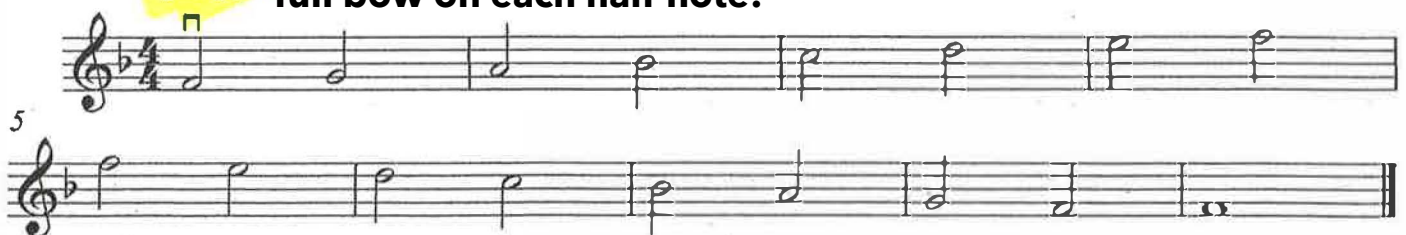

G Major

middle of the bow

F Major

$\text{♩} = 60$

full bow on each half note!

Violin

Excerpt 1 of 2

Tips for practicing:

- Play only the music between the bold brackets
- Check out the key signature
- Maintain a steady pulse through rests
- ♩ = 134

Telemann Sinfonia by Georg Philipp Telemann, arranged by Robert B. Brown

Allegro

The image shows a musical score for a violin part, consisting of three staves. The music is in treble clef and 3/4 time. The key signature has one sharp (F#). The tempo is marked 'Allegro'. The score includes several measures with circled measure numbers: 43, 45, 49, 53, 57, and 61. A large red arrow points to measure 39, with the word 'START' written in red above it. A bold bracket is drawn around measures 39 through 41. The dynamic marking 'mf' is present below measure 39. The score ends with a double bar line and repeat dots.