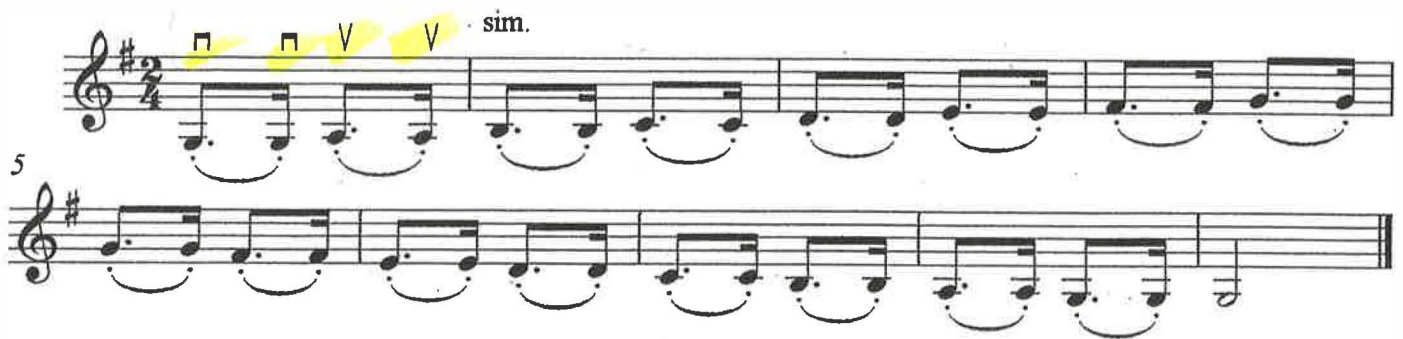

G Major

middle of the bow